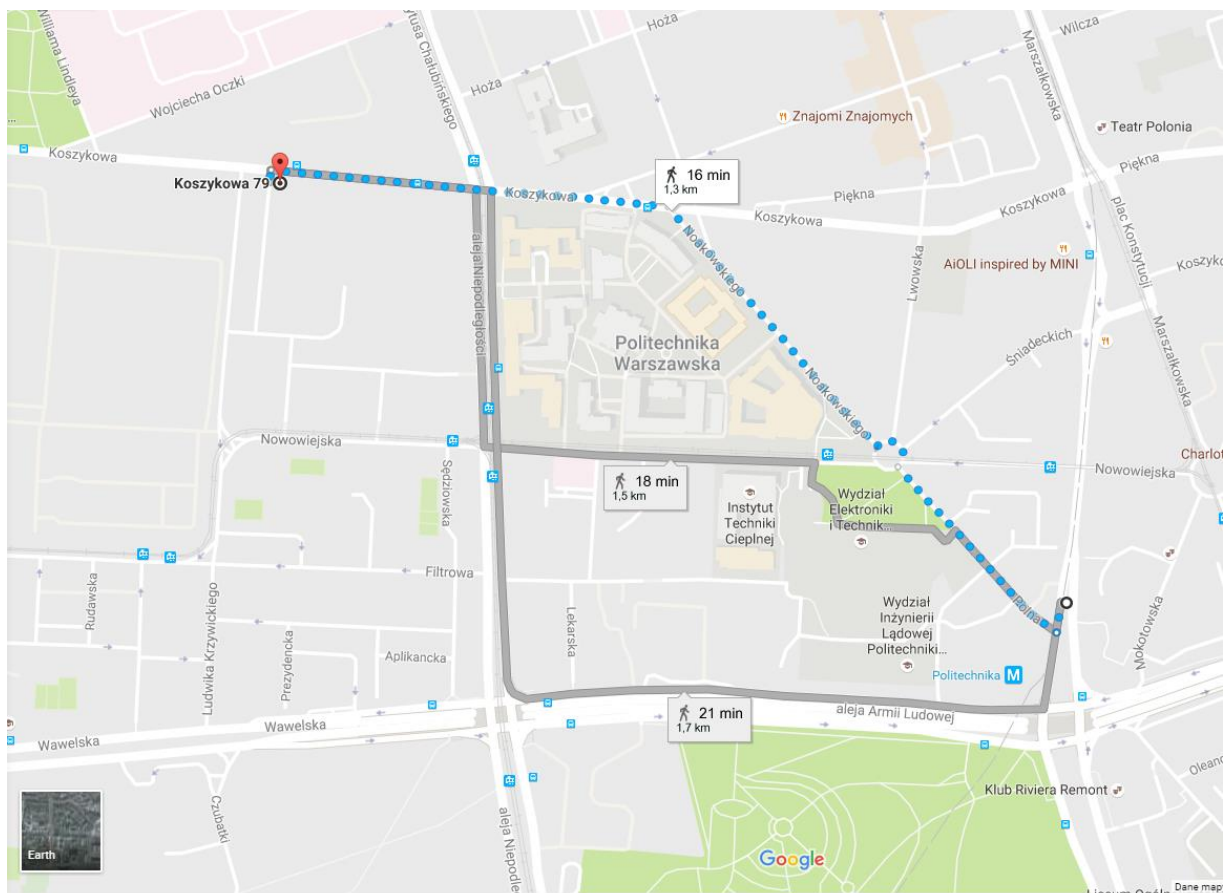

### *How to get to the office from the CHOPIN AIRPORT:*

The fastest way to get to the Foundation Year Office from the Chopin Airport is to take bus **no 175 ( direction: PL.PIŁSUDSKIEGO)** and get off at **the bus stop “PLAC STARYNKIEWICZA”**. Then turn right into **LINDLEYA Street**, go along it for about 350 m and reach **KOSZYKOWA** street. Next, turn left and it's about 150 m from the crossroads. The building it's **at the crossroads of Ludwika Krzywickiego Street and Koszykowa Street**, but the entrance is from Koszykowa Street.

## *How to get to the office from Metro POLITECHNIKA*

The closest Metro station to Foundation Year Office is **METRO POLITECHNIKA**. From Metro Politechnika you can take **the tram no 10** and get off on **the tram stop KOSZYKOWA**. Then go around 290 m. to the left by Koszykowa Street. You can also go on foot. Walking around 15 minutes ( by POLNA STREET, then Noakowskiego Street, and finally Koszykowa street – 1,3 km.