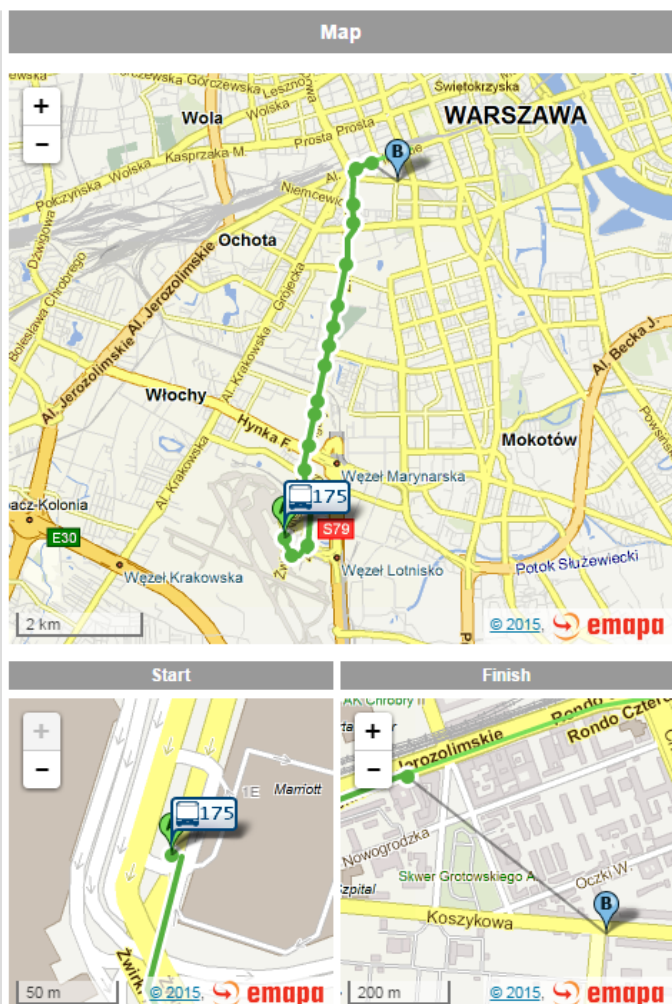

**Foundation Year office** is located in the Centre of Warsaw, **KOSZYKOWA 79 street, room 014** on the ground floor.

The office is located in the building of “Szkola Biznesu” (the entrance/gate as in the photo).

### *How to get to the office from the CHOPIN AIRPORT:*

The fastest way to get to the Foundation Year Office from the Chopin Airport is to take bus **no 175 ( direction: PL.PIŁSUDSKIEGO)** and get off at **the bus stop “PLAC STARYNKIEWICZA”**. Then turn right into **LINDLEYA Street**, go along it for about 350 m and reach **KOSZYKOWA** street. Next, turn left and it's about 150 m from the crossroads. The building it's **at the crossroads of Ludwika Krzywickiego Street and Koszykowa Street**, but the entrance is from Koszykowa Street.

Use <https://warszawa.jakdojade.pl/?locale=en> -> to check public transport timetables, find stops and plan your optimal journey.

## *How to get to the office from Metro POLITECHNIKA*

The closest Metro station to Foundation Year Office is **METRO POLITECHNIKA**. From Metro Politechnika you can take **the tram no 10** and get off on **the tram stop KOSZYKOWA**. Then go around 290 m. to the left by Koszykowa Street. You can also go on foot. Walking around 15 minutes ( by POLNA STREET, then Noakowskiego Street, and finally Koszykowa street – 1,3 km.