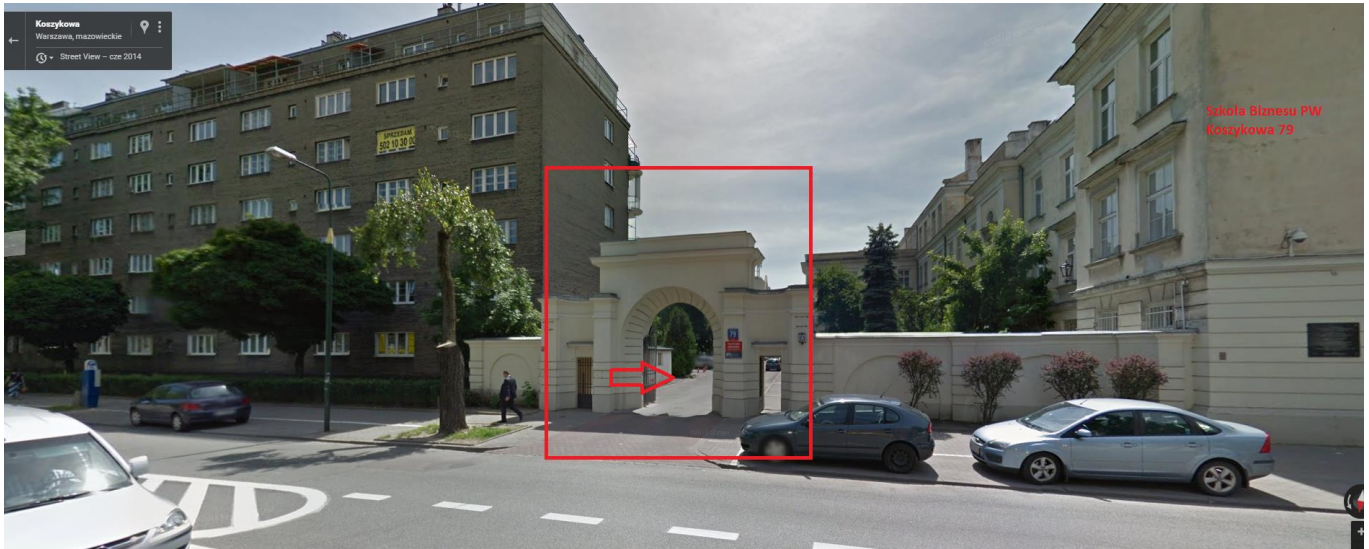

FOUNDATION YEAR OFFICE

How to get to the office from Metro POLITECHNIKA

The closest Metro station to Foundation Year Office is **METRO POLITECHNIKA**. From Metro Politechnika you can take **the tram no 10** and get off on **the tram stop KOSZYKOWA**. Then go around 290 m. to the left by Koszykowa Street. You can also go on foot. Walking around 15 minutes (by POLNA STREET, then Noakowskiego Street, and finally Koszykowa street – 1,3 km.