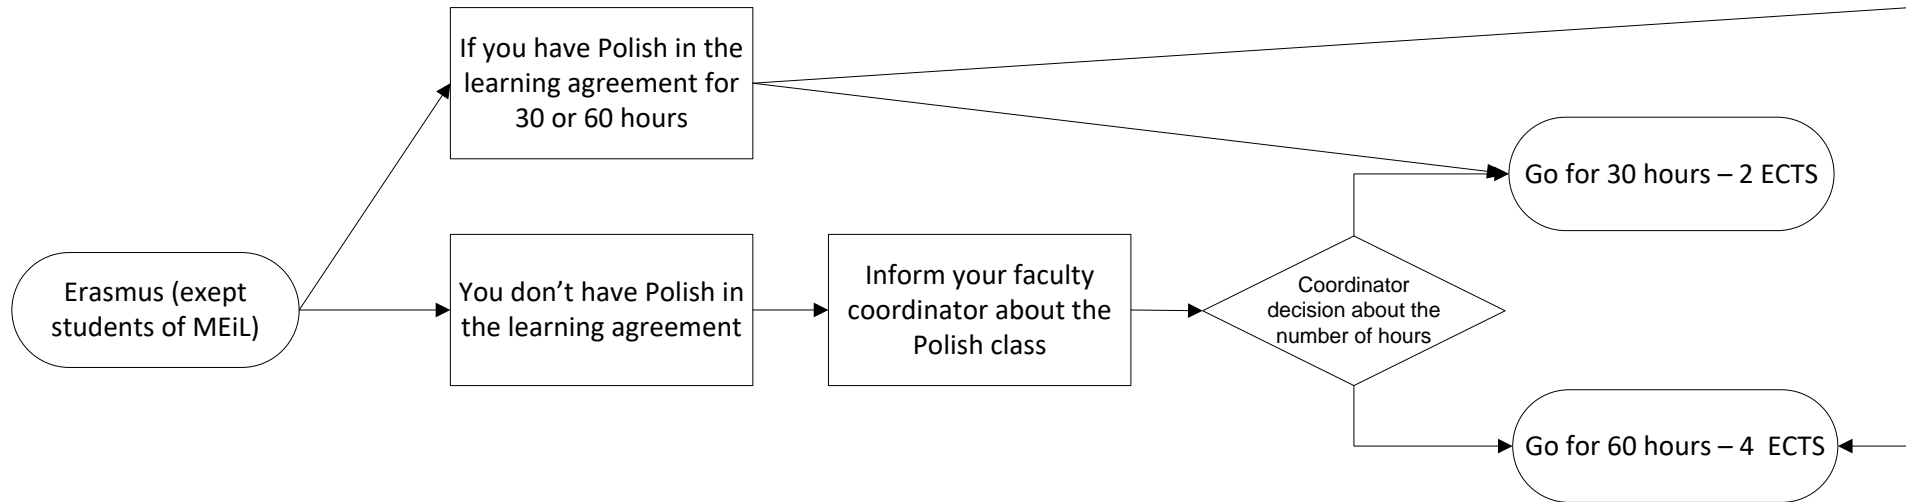

Polish for foreigners -
What and for whom?

PW students

60 hours = 720zł
30 hours = 360 zł

full-time English bachelor
degree students