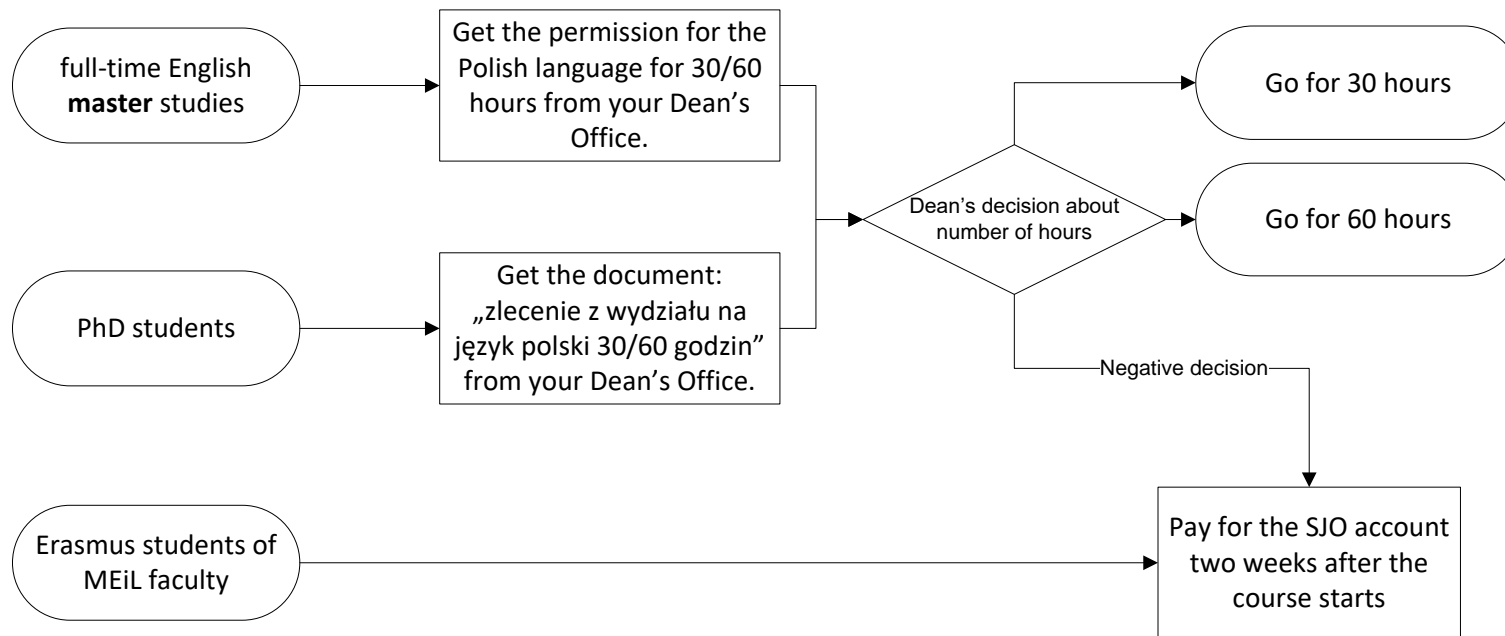

Polish for foreigners -
What and for whom?

PW students

60 hours = 720zł
30 hours = 360 zł

full-time English bachelor
degree students