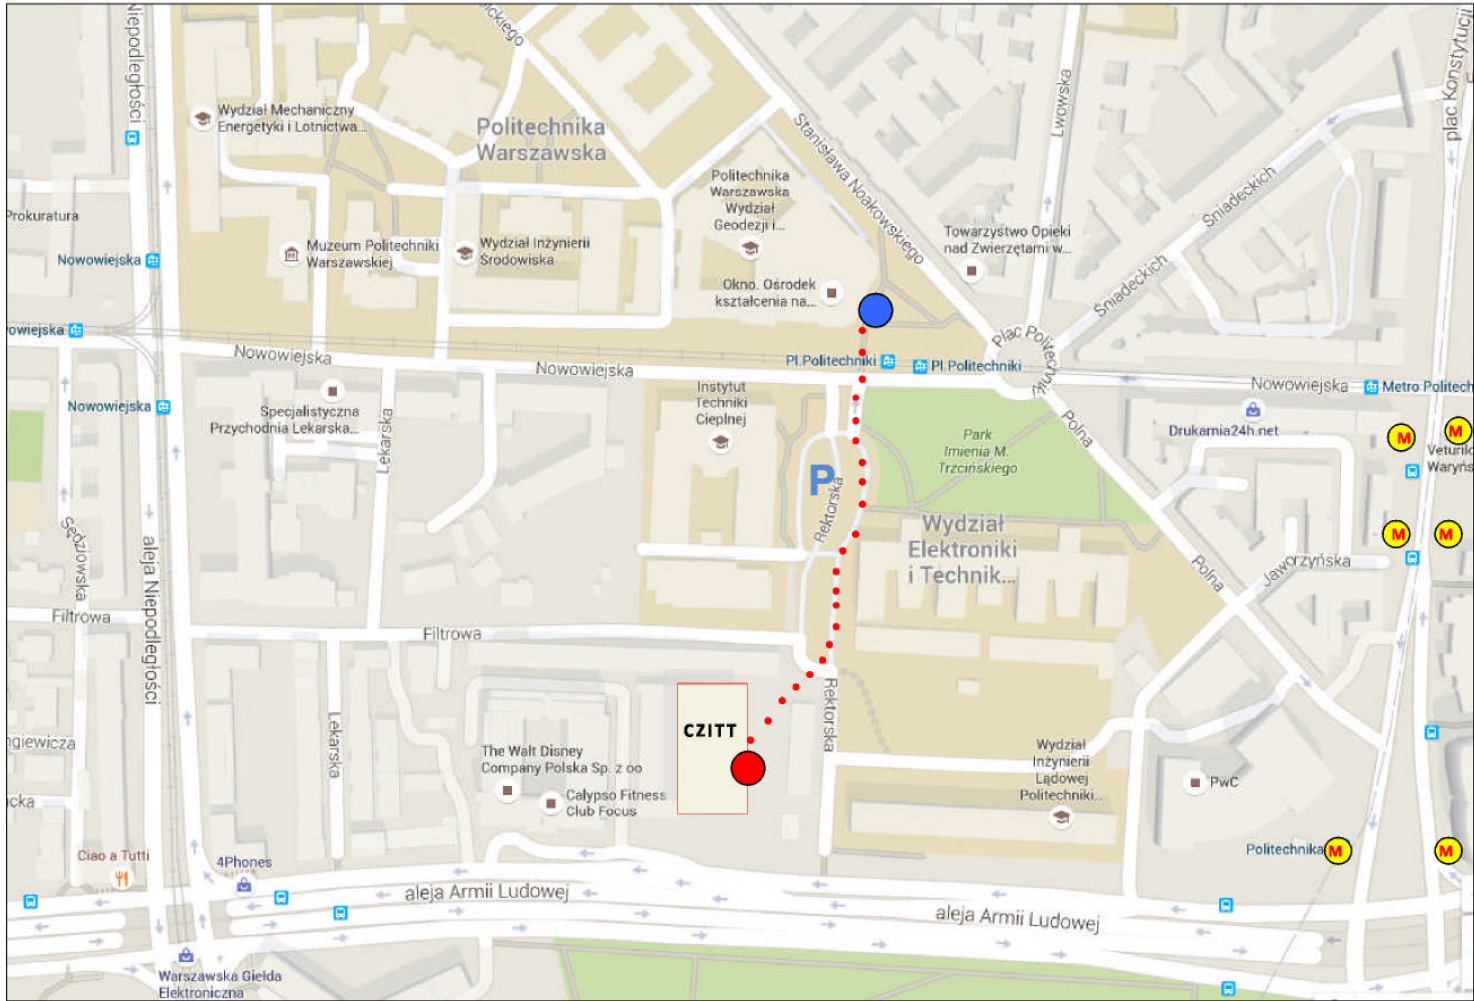

CONFERENCE VENUE

Conference venue:
 WUT Centre for Innovation and Technology
 Transfer Management (CZITT Building)
*Centrum Zarządzania Innowacjami
 i Transferem Technologii PW (CZITT)*
 ul. Rektorska 4
 (Registration, conference rooms, meals)

WUT Main Building
Gmach Główny PW
 pl. Politechniki 1

Map source: Google

M Entrance gates to Politechnika Metro Station